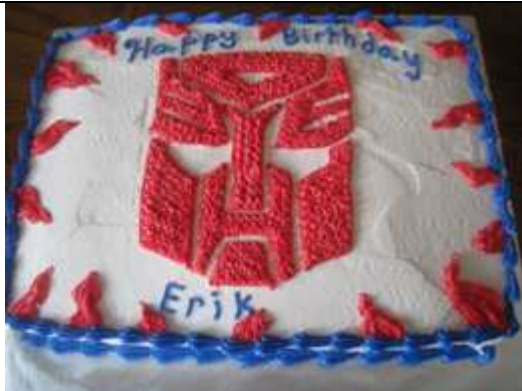

(37) - Golf Cakes

8" round feeds aprox. 10 people

$40.00

(Topper extra or supplied by customer)

(38) - Lightning McQueen Cake

Feeds aprox. 15 people

$50.00